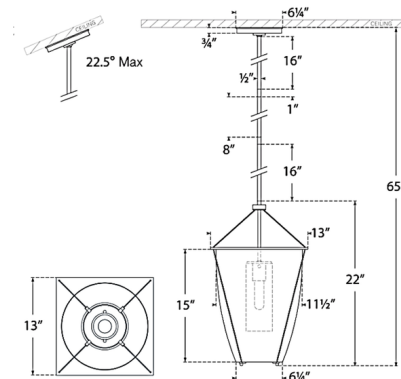

CLICK TO VIEW PRODUCT

Notes: