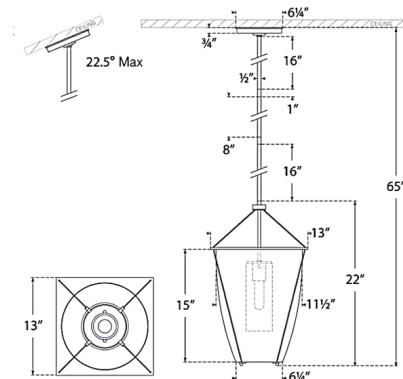

### Description

The Ovalle Lantern Pendant brings a clean decorative look to your interior space. The smooth, minimalist frame holds clear glass with an inner frosted cylinder that casts warm light across your room. Sloped ceiling to 22.5 degree max. Note: Rods are not customizable. NOTE: This is a discontinued floor model and limited to quantity on hand.

### Specifications

COLOR . . . . . Clear  
BODY FINISH . . . . . Antique Brass  
WATTAGE . . . . . 2.5W  
DIMMER . . . . . Standard 120V  
DIMENSIONS . . . . . 8.75"W x 16"H  
BULB NOT INCLUDED . . . . . 1 x T6/Candelabra (E12)/2.5W/120V LED

### Technical Information

PRODUCT DIMENSIONS . . . . . Downrods: One 8" and Two 16" Included

Shown in antique brass / clear

CLICK TO VIEW PRODUCT

Notes: