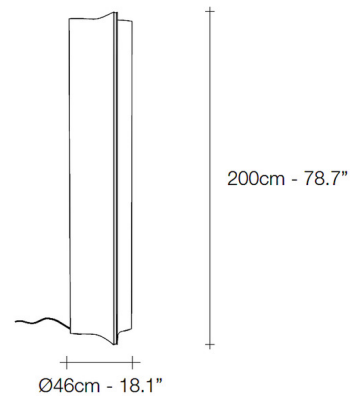

CLICK TO VIEW PRODUCT

Notes: