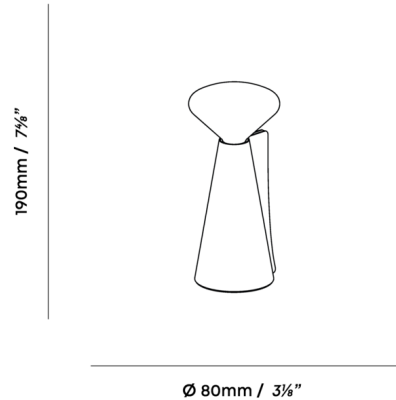

Shown in cobalt / white

CLICK TO VIEW PRODUCT

Notes: