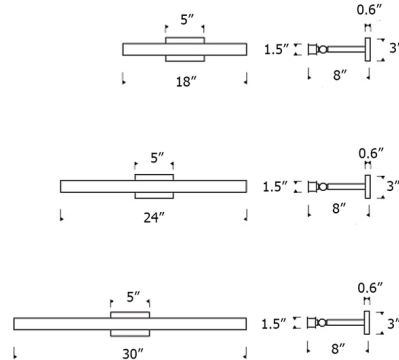

Shown in natural brass