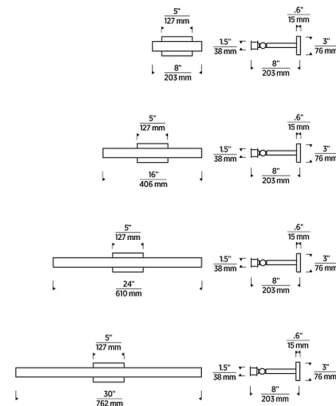

Shown in natural brass