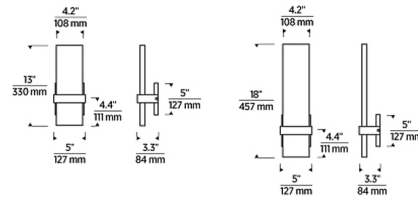

CLICK TO VIEW PRODUCT

Notes: