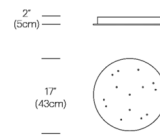

Shown in white

CHANDELIER CANOPY 17"

CHANDELIER CANOPY 26"

Specifications

COLOR	N/A
BODY FINISH	White
WATTAGE	N/A
DIMMER	N/A
DIMENSIONS	17"W x 2"H
BULB	N/A

CLICK TO VIEW PRODUCT

Notes: