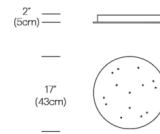

Shown in white

CHANDELIER CANOPY 17"

CHANDELIER CANOPY 26"

Specifications

COLOR	N/A
BODY FINISH	White
WATTAGE	N/A
DIMMER	N/A
DIMENSIONS	17"W x 2"H
BULB	N/A

CLICK TO VIEW PRODUCT

Notes: