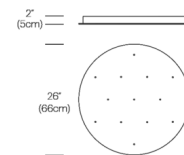

Shown in white

CHANDELIER CANOPY 17"

CHANDELIER CANOPY 26"

Specifications

COLOR	N/A
BODY FINISH	White
WATTAGE	N/A
DIMMER	N/A
DIMENSIONS	17"W x 2"H
BULB	N/A

CLICK TO VIEW PRODUCT

Notes: