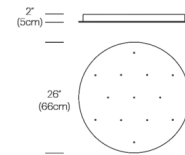

Shown in white

CHANDELIER CANOPY 17"

CHANDELIER CANOPY 26"

Specifications

COLOR	N/A
BODY FINISH	White
WATTAGE	N/A
DIMMER	N/A
DIMENSIONS	17"W x 2"H
BULB	N/A

CLICK TO VIEW PRODUCT

Notes: