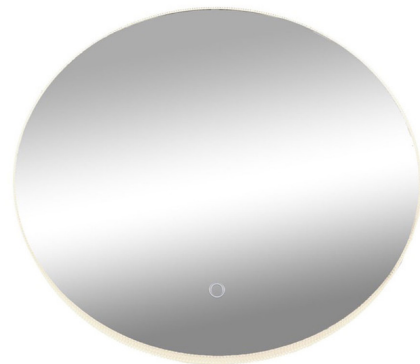

## Reflections Round Edges LED Mirror

By Artcraft

### Description

The Reflections Round Edges LED Mirror has rippled LED lit edges. This piece features a white Smart Touch Dimmer Switch that allows you to control the brightness or turn the light on/off. Includes hanging hardware.

### Specifications

COLOR . . . . . Mirror  
BODY FINISH . . . . . Silver  
WATTAGE . . . . . N/A  
DIMMER . . . . . Low Voltage Electronic  
DIMENSIONS . . . . . 23.6"W x 23.6"H x 1.3"D  
INTEGRATED LED MODULE . . . . . N/A  
COUNTRY OF ORIGIN . . . . . China

### Technical Information

COLOR RENDERING . . . . . 80 CRI  
LAMP COLOR . . . . . 3000K  
LUMENS/WATT . . . . . 100.00  
LUMINOUS FLUX . . . . . 2100 lumens

Shown in silver / mirror

CLICK TO VIEW PRODUCT