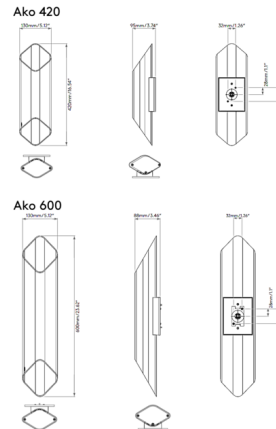

Shown in matte black / gold

CLICK TO VIEW PRODUCT

Notes: