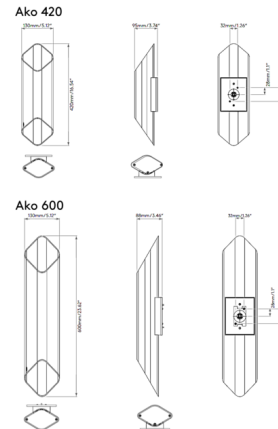

Shown in matte black / gold

CLICK TO VIEW PRODUCT

Notes: