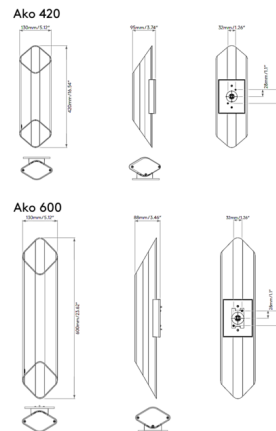

Shown in matte black / gold

CLICK TO VIEW PRODUCT

Notes: