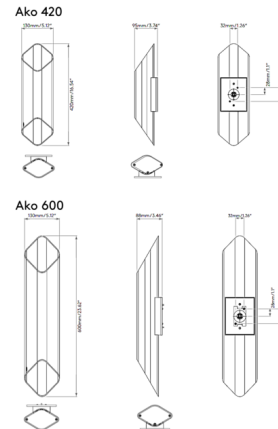

Lightology

lightology.com
866-954-4489
06-04-26

Project: _____
Company: _____
Location: _____ Fixture Type: _____
SPEC #: **AST1260699**
Approved On: _____ Approved By: _____

Ako Phase Dim Wall Sconce By Astro Lighting

Description

With its rich combination finish, Ako adds a luxurious, architectural accent to the walls of corridor and lobby areas. Its opalescent polycarbonate diffuser casts a soft wash of illumination on the wall without harsh angles. Can only be mounted in vertical position. Phase dimming (leading and trailing edge). Mounts to standard US junction box with included canopy (not shown in image).

Specifications

COLOR	N/A
BODY FINISH	Matte Black / Gold
WATTAGE	15.8W
DIMMER	Low Voltage Electronic
DIMENSIONS	5.12"W x 23.62"H x 3.46"D
INTEGRATED LED MODULE	1 x LED/15.8W/120V LED
COUNTRY OF ORIGIN	China

Technical Information

COLOR RENDERING	90 CRI
LAMP COLOR	2700K
LUMENS/WATT	30.57
LUMINOUS FLUX	483 lumens

Shown in matte black / gold

CLICK TO VIEW PRODUCT

Notes: