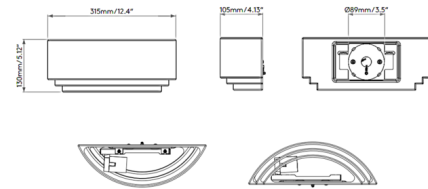

### Specifications

COLOR	N/A
BODY FINISH	White
WATTAGE	12W
DIMMER	Standard 120V
DIMENSIONS	12.4"W x 5.12"H x 4.13"D
BULB NOT INCLUDED	1 x A19/Medium (E26)/12W/120V LED
COUNTRY OF ORIGIN	China

CLICK TO VIEW PRODUCT