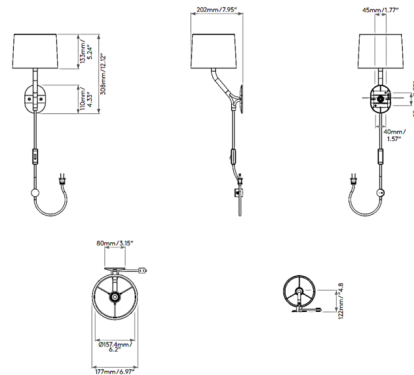

Description

With its flowing, organic shape, inspired by the branch of a tree, the Arbor Plug-In Wall Sconce adds a sophisticated, contemporary accent to any modern bedside wall. Its convenient plug-in design makes Arbor the ideal solution for providing comfortable bedside reading light. Includes 98.4 inch cord with plug. On/off switch on cord. Cable guide accessory sold separately. Note: Designed to be mounted directly to headboard.

Specifications

COLOR	White
BODY FINISH	Matte White
WATTAGE	7W
DIMMER	N/A
DIMENSIONS	6.97"W x 12.12"H x 7.95"D
BULB NOT INCLUDED	1 x B10/Candelabra (E12)/7W/120V LED
COUNTRY OF ORIGIN	China

Shown in matte white / white