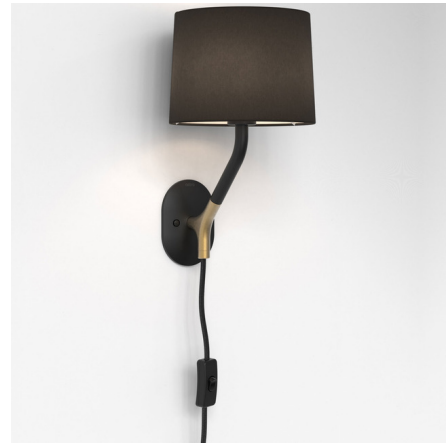

## Arbor Plug-In Wall Sconce By Astro Lighting

### Description

With its flowing, organic shape, inspired by the branch of a tree, the Arbor Plug-In Wall Sconce adds a sophisticated, contemporary accent to any modern bedside wall. Its convenient plug-in design makes Arbor the ideal solution for providing comfortable bedside reading light. Includes 98.4 inch cord with plug. On/off switch on cord. Cable guide accessory sold separately. Note: Designed to be mounted directly to headboard.

Shown in matte black / gold / black

### Specifications

COLOR	Black
BODY FINISH	Matte Black / Gold
WATTAGE	7W
DIMMER	N/A
DIMENSIONS	6.97"W x 12.12"H x 7.95"D
BULB NOT INCLUDED	1 x B10/Candelabra (E12)/7W/120V LED
COUNTRY OF ORIGIN	China

CLICK TO VIEW PRODUCT