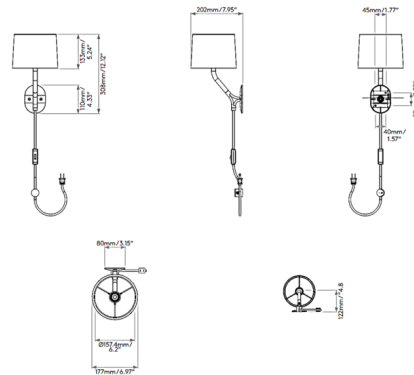

Shown in matte black / gold / black

Specifications

COLOR	Black
BODY FINISH	Matte Black / Gold
WATTAGE	7W
DIMMER	N/A
DIMENSIONS	6.97"W x 12.12"H x 7.95"D
BULB NOT INCLUDED	1 x B10/Candelabra (E12)/7W/120V LED
COUNTRY OF ORIGIN	China

CLICK TO VIEW PRODUCT

Notes: