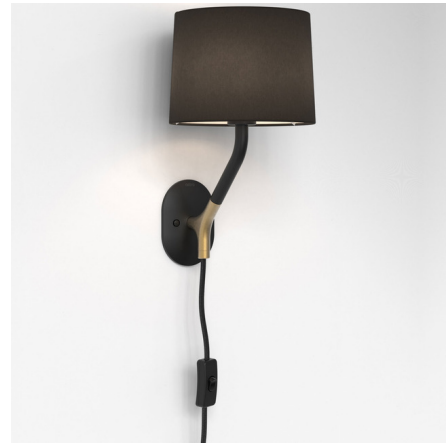

Lightology

lightology.com
866-954-4489
04-04-26

Project: _____
 Company: _____
 Location: _____ Fixture Type: _____
 SPEC #: **AST1260703**
 Approved On: _____ Approved By: _____

Arbor Plug-In Wall Sconce By Astro Lighting

Description

With its flowing, organic shape, inspired by the branch of a tree, the Arbor Plug-In Wall Sconce adds a sophisticated, contemporary accent to any modern bedside wall. Its convenient plug-in design makes Arbor the ideal solution for providing comfortable bedside reading light. Includes 98.4 inch cord with plug. On/off switch on cord. Cable guide accessory sold separately. Note: Designed to be mounted directly to headboard.

Shown in matte black / gold / black

Specifications

COLOR	Black
BODY FINISH	Matte Black / Gold
WATTAGE	7W
DIMMER	N/A
DIMENSIONS	6.97"W x 12.12"H x 7.95"D
BULB NOT INCLUDED	1 x B10/Candelabra (E12)/7W/120V LED
COUNTRY OF ORIGIN	China