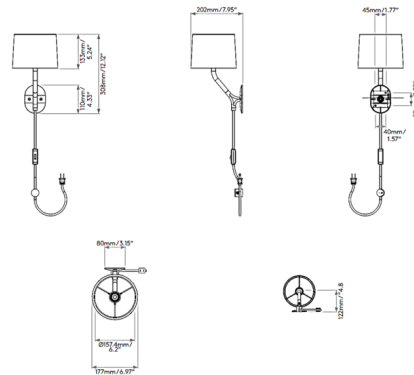

### Description

With its flowing, organic shape, inspired by the branch of a tree, the Arbor Plug-In Wall Sconce adds a sophisticated, contemporary accent to any modern bedside wall. Its convenient plug-in design makes Arbor the ideal solution for providing comfortable bedside reading light. Includes 98.4 inch cord with plug. On/off switch on cord. Cable guide accessory sold separately. Note: Designed to be mounted directly to headboard.

### Specifications

COLOR	Black
BODY FINISH	Matte Black / Gold
WATTAGE	7W
DIMMER	N/A
DIMENSIONS	6.97"W x 12.12"H x 7.95"D
BULB NOT INCLUDED	1 x B10/Candelabra (E12)/7W/120V LED
COUNTRY OF ORIGIN	China

CLICK TO VIEW PRODUCT