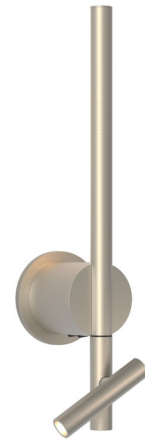

Lightology

lightology.com
866-954-4489
06-04-26

Project: _____

Company: _____

Location: _____ Fixture Type: _____

SPEC #: **AST1260706**

Approved On: _____ Approved By: _____

Baton Reader Wall Sconce

By Astro Lighting

Description

Inspired by the precision and minimalism of a single pencil stroke, Baton is a dual-function bedside wall light with a linear, architectural design. Its two metal lines intersect at angles, while the opalescent diffuser casts a gentle, ambient glow. Baton can be mounted either horizontally or vertically. Wall sconce includes an integrated LED and an integrated LED for the reader with 22.7 degree beam angle. Mounts to standard US junction box with included canopy kit. On/off switch under canopy.

Specifications

COLOR N/A
BODY FINISH Matt Nickel
WATTAGE 4.8W
DIMMER N/A
DIMENSIONS 4.33"W x 20"H x 4.43"D
INTEGRATED LED MODULE 1 x LED/4.8W/120-277V LED
COUNTRY OF ORIGIN China

Technical Information

BEAM ANGLE 160°
COLOR RENDERING 90 CRI
LAMP COLOR 2700K
LUMENS/WATT 37.71
LUMINOUS FLUX 181 lumens

Shown in matt nickel

CLICK TO VIEW PRODUCT

Notes: