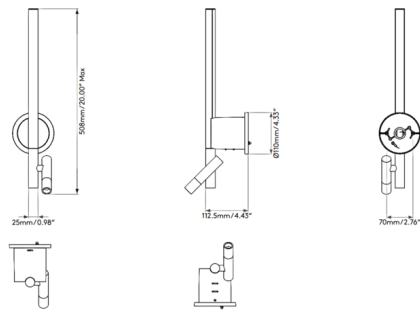

CLICK TO VIEW PRODUCT

Notes: