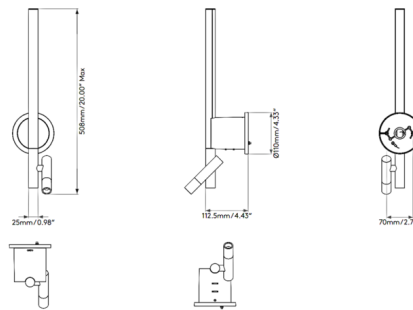

CLICK TO VIEW PRODUCT

Notes: