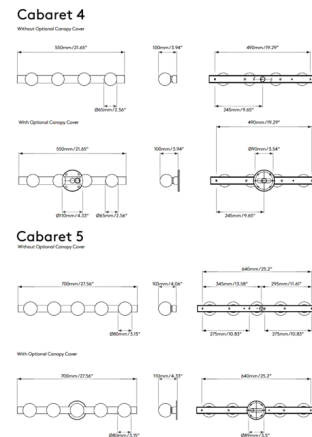

Description

Inspired by classic backstage mirror lights, the Cabaret Bathroom Vanity Light offers a glamorous new twist on bathroom mirror lighting. Cabaret to be installed vertically or horizontally, above or on either side of the bathroom mirror, for comfortable task lighting. Can be mounted to a standard US junction box with included optional canopy kit or 1/2 inch stub mount.

Shown in matte black / white

Specifications

COLOR	White
BODY FINISH	Matte Black
WATTAGE	14W
DIMMER	Standard 120V
DIMENSIONS	21.65"W x 4.33"H x 3.94"D
BULB NOT INCLUDED	4 x JCD/G9/3.5W/120V LED
COUNTRY OF ORIGIN	China