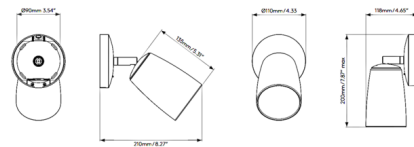

Lightology

lightology.com
866-954-4489
07-07-26

Project: _____

Company: _____

Location: _____ Fixture Type: _____

SPEC #: **AST1260713**

Approved On: _____ Approved By: _____

Carlton Adjustable Wall Sconce By Astro Lighting

Description

With its adjustable head and porcelain shade the Carlton is the ideal wall light for adding focused task lighting with a soft, warm glow to workspaces and bedside tables. Tilt adjustable angle 90 degrees. Rotation adjustable angle 330 degrees. On/off switch on canopy.

Specifications

COLOR	White
BODY FINISH	White
WATTAGE	3.5W
DIMMER	N/A
DIMENSIONS	4.33"W x 7.87"H x 4.65"D
BULB NOT INCLUDED	1 x JCD/G9/3.5W/120V LED
COUNTRY OF ORIGIN	China

CLICK TO VIEW PRODUCT

Notes: