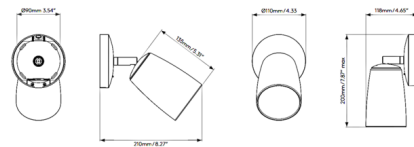

### Description

With its adjustable head and porcelain shade the Carlton is the ideal wall light for adding focused task lighting with a soft, warm glow to workspaces and bedside tables. Tilt adjustable angle 90 degrees. Rotation adjustable angle 330 degrees. On/off switch on canopy.

### Specifications

COLOR	White
BODY FINISH	White
WATTAGE	3.5W
DIMMER	N/A
DIMENSIONS	4.33"W x 7.87"H x 4.65"D
BULB NOT INCLUDED	1 x JCD/G9/3.5W/120V LED
COUNTRY OF ORIGIN	China

CLICK TO VIEW PRODUCT

Notes: