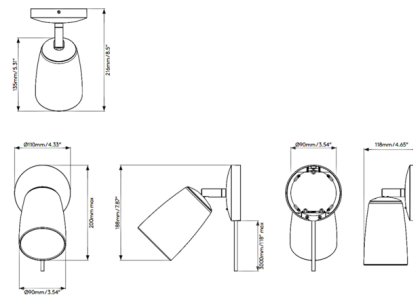

Specifications

COLOR	White
BODY FINISH	White
WATTAGE	3.5W
DIMMER	N/A
DIMENSIONS	4.33"W x 7.87"H x 4.65"D
BULB NOT INCLUDED	1 x JCD/G9/3.5W/120V LED
COUNTRY OF ORIGIN	China

CLICK TO VIEW PRODUCT

Notes: