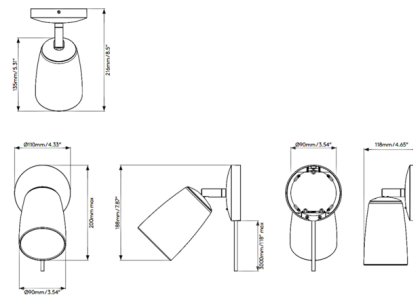

## Carlton Plug-In Adjustable Wall Sconce By Astro Lighting

### Description

With its adjustable head and porcelain shade the Carlton is the ideal plug-in wall light for adding focused task lighting with a soft, warm glow to workspaces and bedside tables. Tilt adjustable angle 90 degrees. Rotation adjustable angle 330 degrees. Includes 120 inch cord with plug. On/off switch on canopy. Cable guide accessory sold separately.

### Specifications

COLOR	White
BODY FINISH	White
WATTAGE	3.5W
DIMMER	N/A
DIMENSIONS	4.33"W x 7.87"H x 4.65"D
BULB NOT INCLUDED	1 x JCD/G9/3.5W/120V LED
COUNTRY OF ORIGIN	China

CLICK TO VIEW PRODUCT

Notes: