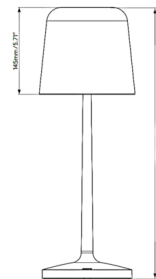

Description

The Ella Table Lamp features a seamless, die-cast base paired with an elegant porcelain shade, making it an ideal addition to any modern bedroom or communal living space. On/off switch on base.

Specifications

COLOR White
BODY FINISH Light Bronze
WATTAGE 7W
DIMMER N/A
DIMENSIONS 6.3"W x 17.8"H
BULB NOT INCLUDED 2 x JCD/G9/3.5W/120V LED
COUNTRY OF ORIGIN China

Shown in light bronze / white

CLICK TO VIEW PRODUCT