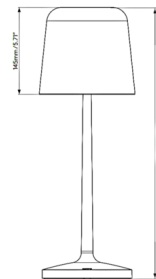

Description

The Ella Table Lamp features a seamless, die-cast base paired with an elegant porcelain shade, making it an ideal addition to any modern bedroom or communal living space. On/off switch on base.

Shown in light bronze / white

Specifications

COLOR	White
BODY FINISH	Light Bronze
WATTAGE	7W
DIMMER	N/A
DIMENSIONS	6.3\"W x 17.8\"H
BULB NOT INCLUDED	2 x JCD/G9/3.5W/120V LED
COUNTRY OF ORIGIN	China

CLICK TO VIEW PRODUCT