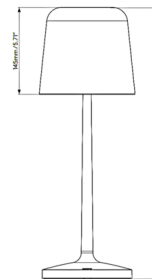

Description

The Ella Table Lamp features a seamless, die-cast base paired with an elegant porcelain shade, making it an ideal addition to any modern bedroom or communal living space. On/off switch on base.

Shown in matte black / white

Specifications

COLOR	White
BODY FINISH	Matte Black
WATTAGE	7W
DIMMER	N/A
DIMENSIONS	6.3"W x 17.8"H
BULB NOT INCLUDED	2 x JCD/G9/3.5W/120V LED
COUNTRY OF ORIGIN	China

CLICK TO VIEW PRODUCT