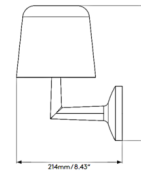

### Description

The Ella Wall Sconce features a seamless, die-cast base paired with an elegant porcelain shade, making it an ideal addition to any modern bedroom or communal living space.

Shown in light bronze / white

### Specifications

COLOR	White
BODY FINISH	Light Bronze
WATTAGE	7W
DIMMER	Standard 120V
DIMENSIONS	6.3"W x 10.75"H x 8.43"D
BULB NOT INCLUDED	2 x JCD/G9/3.5W/120V LED
COUNTRY OF ORIGIN	China

CLICK TO VIEW PRODUCT