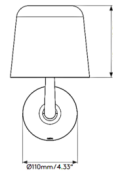

### Description

The Ella Wall Sconce features a seamless, die-cast base paired with an elegant porcelain shade, making it an ideal addition to any modern bedroom or communal living space.

Shown in light bronze / white

### Specifications

COLOR	White
BODY FINISH	Light Bronze
WATTAGE	7W
DIMMER	Standard 120V
DIMENSIONS	6.3"W x 10.75"H x 8.43"D
BULB NOT INCLUDED	2 x JCD/G9/3.5W/120V LED
COUNTRY OF ORIGIN	China

CLICK TO VIEW PRODUCT