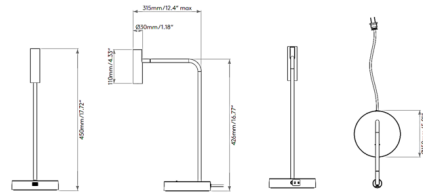

### Description

With its sleek design and convenient USB-C charging port, the Enna Desk Lamp brings a clean architectural vibe to a variety of spaces in your home. The cylindrical shade is complemented by a smooth stem and base. Head tilts 90 degrees and rotates 330 degrees. On/off switch is located on the base.

### Specifications

COLOR	N/A
BODY FINISH	Matt Nickel
WATTAGE	4.4W
DIMMER	N/A
DIMENSIONS	5.91"W x 17.72"H x 12.4"D
INTEGRATED LED MODULE	1 x LED/4.4W/120V LED
COUNTRY OF ORIGIN	China