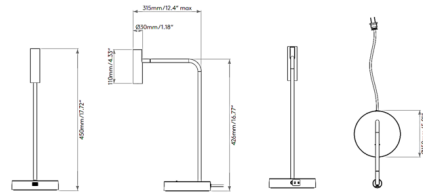

CLICK TO VIEW PRODUCT

Notes: