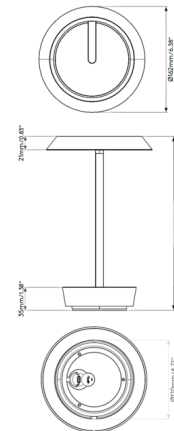

CLICK TO VIEW PRODUCT

Notes: