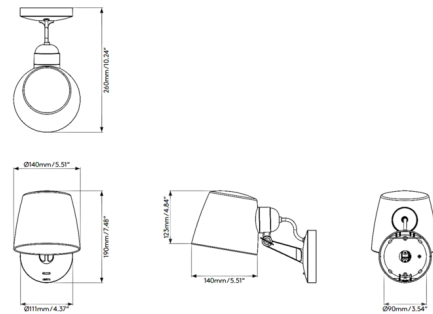

Lightology

lightology.com
866-954-4489
05-23-26

Project: _____
 Company: _____
 Location: _____ Fixture Type: _____
 SPEC #: **AST1260726**
 Approved On: _____ Approved By: _____

Imari Adjustable Wall Sconce By Astro Lighting

Description

Inspired by timeless 1980s Italian lighting designs, Imari adds sophistication and warm, directional lighting to any interior. Tilt adjustable angle 145 degrees. Rotation adjustable angle 360 degrees. Crafted from high-quality die-cast zinc and slip-cast porcelain shade, Imari is built to last. On/off rocker switch on canopy.

Shown in bronze / white

Specifications

COLOR White
 BODY FINISH Bronze
 WATTAGE 15W
 DIMMER N/A
 DIMENSIONS 5.51"W x 7.48"H x 10.24"D
 BULB NOT INCLUDED 1 x A19/Medium (E26)/15W/120V LED
 COUNTRY OF ORIGIN China