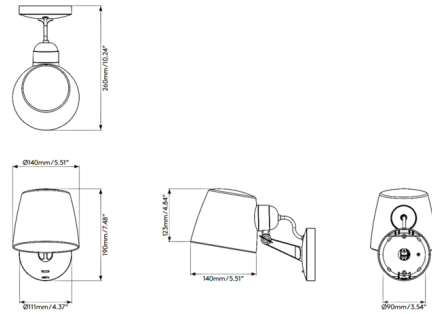

## Imari Adjustable Wall Sconce By Astro Lighting

### Description

Inspired by timeless 1980s Italian lighting designs, Imari adds sophistication and warm, directional lighting to any interior. Tilt adjustable angle 145 degrees. Rotation adjustable angle 360 degrees. Crafted from high-quality die-cast zinc and slip-cast porcelain shade, Imari is built to last. On/off rocker switch on canopy.

### Specifications

COLOR	White
BODY FINISH	Bronze
WATTAGE	15W
DIMMER	N/A
DIMENSIONS	5.51"W x 7.48"H x 10.24"D
BULB NOT INCLUDED	1 x A19/Medium (E26)/15W/120V LED
COUNTRY OF ORIGIN	China

CLICK TO VIEW PRODUCT