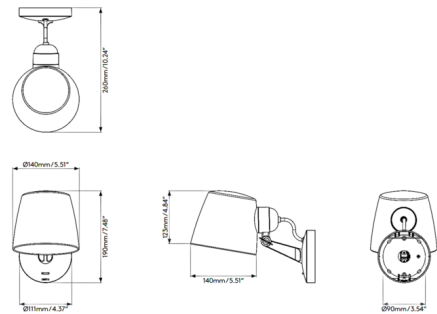

Lightology

lightology.com
866-954-4489
06-30-26

Project: _____
 Company: _____
 Location: _____ Fixture Type: _____
 SPEC #: **AST1260727**
 Approved On: _____ Approved By: _____

Imari Adjustable Wall Sconce By Astro Lighting

Description

Inspired by timeless 1980s Italian lighting designs, Imari adds sophistication and warm, directional lighting to any interior. Tilt adjustable angle 145 degrees. Rotation adjustable angle 360 degrees. Crafted from high-quality die-cast zinc and slip-cast porcelain shade, Imari is built to last. On/off rocker switch on canopy.

Shown in matt nickel / white

Specifications

COLOR	White
BODY FINISH	Matt Nickel
WATTAGE	15W
DIMMER	N/A
DIMENSIONS	5.51"W x 7.48"H x 10.24"D
BULB NOT INCLUDED	1 x A19/Medium (E26)/15W/120V LED
COUNTRY OF ORIGIN	China