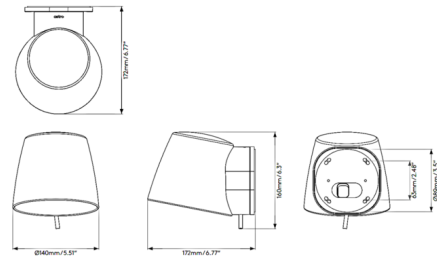

### Description

Inspired by timeless 1980s Italian lighting designs, Imari adds sophistication and warm lighting to any interior. Crafted from high-quality die-cast zinc and slip-cast porcelain, Imari is built to last. On/off toggle switch behind shade. Note: Mounts to 4 inch octagon box with included canopy kit (not shown in image).

### Specifications

COLOR	White
BODY FINISH	Matt Nickel
WATTAGE	15W
DIMMER	Standard 120V
DIMENSIONS	5.51"W x 6.3"H x 6.77"D
BULB NOT INCLUDED	1 x A19/Medium (E26)/15W/120V LED
COUNTRY OF ORIGIN	China

CLICK TO VIEW PRODUCT