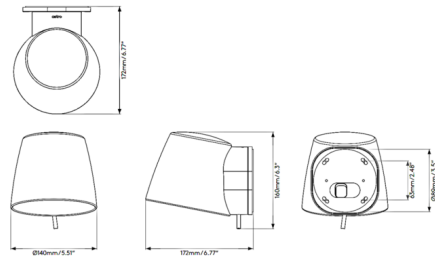

### Description

Inspired by timeless 1980s Italian lighting designs, Imari adds sophistication and warm lighting to any interior. Crafted from high-quality die-cast zinc and slip-cast porcelain, Imari is built to last. On/off toggle switch behind shade. Note: Mounts to 4 inch octagon box with included canopy kit (not shown in image).

### Specifications

COLOR . . . . . White  
BODY FINISH . . . . . Matt Nickel  
WATTAGE . . . . . 15W  
DIMMER . . . . . Standard 120V  
DIMENSIONS . . . . . 5.51"W x 6.3"H x 6.77"D  
BULB NOT INCLUDED . . . . . 1 x A19/Medium (E26)/15W/120V LED  
COUNTRY OF ORIGIN . . . . . China