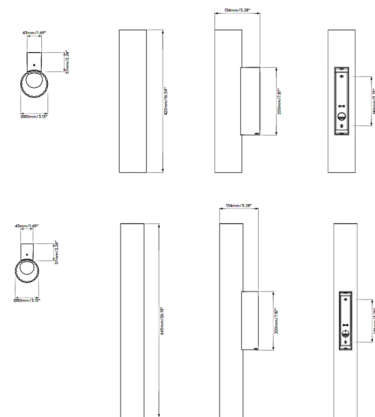

### Description

Inspired by the fluted columns of Ancient Greek architecture, the io Bathroom Vanity Light is a multifaceted glass cylinder finished with an understated bracket in a variety of finishes. Note: 1/2 Inch stub mount with junction box included - does not mount to standard US junction box. Dimming: 16.54 inch option Phase dimming (leading and trailing edge) 26.18 inch option Phase and 0-10V dimming The 16.5 inch size is not available with Matte Gold finish.

### Specifications

COLOR	Clear / White
BODY FINISH	Polished Chrome
WATTAGE	8W
DIMMER	Standard 120V
DIMENSIONS	3.15"W x 16.54"H x 5.28"D
INTEGRATED LED MODULE	1 x LED/8W/120V LED
COUNTRY OF ORIGIN	China

### Technical Information

LAMP LIFE	54000 hours
BEAM ANGLE	157°
COLOR RENDERING	90 CRI
LAMP COLOR	2700K
LUMENS/WATT	58.75
LUMINOUS FLUX	470 lumens

Shown in polished chrome / clear / white

CLICK TO VIEW PRODUCT