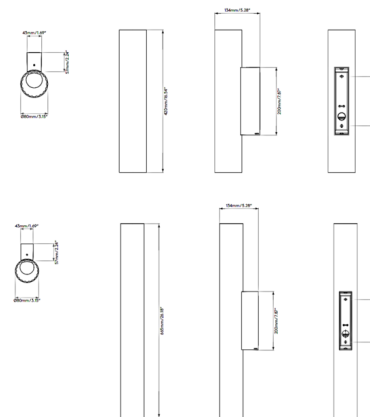

By Astro Lighting

Description

Inspired by the fluted columns of Ancient Greek architecture, the io Bathroom Vanity Light is a multifaceted glass cylinder finished with an understated bracket in a variety of finishes. Note: 1/2 Inch stub mount with junction box included - does not mount to standard US junction box. Dimming: 16.54 inch option Phase dimming (leading and trailing edge) 26.18 inch option Phase and 0-10V dimming The 16.5 inch size is not available with Matte Gold finish.

Specifications

COLOR	Clear / White
BODY FINISH	Matte Black
WATTAGE	6.4W
DIMMER	Standard 120V
DIMENSIONS	3.15"W x 26.18"H x 5.28"D
INTEGRATED LED MODULE	2 x LED/3.2W/120V LED
COUNTRY OF ORIGIN	China

Technical Information

LAMP LIFE	54000 hours
BEAM ANGLE	162°
COLOR RENDERING	90 CRI
LAMP COLOR	2700K
LUMENS/WATT	189.06
LUMINOUS FLUX	605 lumens

Shown in matte black / clear / white

CLICK TO VIEW PRODUCT

Notes: