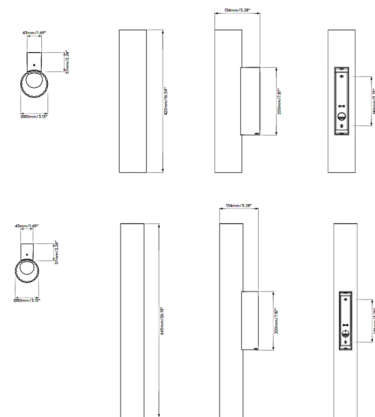

By Astro Lighting

Description

Inspired by the fluted columns of Ancient Greek architecture, the io Bathroom Vanity Light is a multifaceted glass cylinder finished with an understated bracket in a variety of finishes. Note: 1/2 Inch stub mount with junction box included - does not mount to standard US junction box. Dimming: 16.54 inch option Phase dimming (leading and trailing edge) 26.18 inch option Phase and 0-10V dimming The 16.5 inch size is not available with Matte Gold finish.

Specifications

COLOR	Clear / White
BODY FINISH	Matte Black
WATTAGE	6.4W
DIMMER	Standard 120V
DIMENSIONS	3.15"W x 26.18"H x 5.28"D
INTEGRATED LED MODULE	2 x LED/3.2W/120V LED
COUNTRY OF ORIGIN	China

Technical Information

LAMP LIFE	54000 hours
BEAM ANGLE	162°
COLOR RENDERING	90 CRI
LAMP COLOR	2700K
LUMENS/WATT	189.06
LUMINOUS FLUX	605 lumens

Shown in matte black / clear / white

CLICK TO VIEW PRODUCT

Notes: