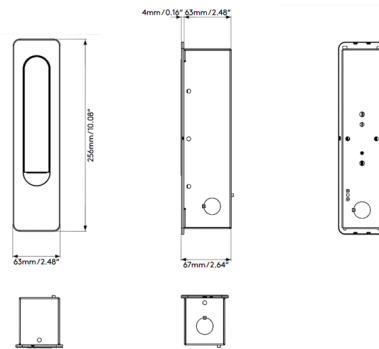

### Description

With the contemporary appearance and adjustable LED head, Keta is the perfect reading light for bedside walls. Tilt adjustable angle 84 degrees. Rotation adjustable angle 170 degrees. Keta can be installed either horizontally or vertically and has an automatic on-off switch with docking motion. Note: Fixture will not cover a standard 4 inch junction box and includes its own junction box for mounting. A 120-277V driver is included.

### Specifications

COLOR	N/A
BODY FINISH	Matte Gold
WATTAGE	3.3W
DIMMER	Not Dimmable
DIMENSIONS	2.48"W x 10.08"H x 2.64"D
INTEGRATED LED MODULE	1 x LED/3.3W/120-277V LED
COUNTRY OF ORIGIN	China

### Technical Information

BEAM ANGLE	30°
COLOR RENDERING	90 CRI
LAMP COLOR	2700K
LUMENS/WATT	46.36
LUMINOUS FLUX	153 lumens

Shown in matte gold

CLICK TO VIEW PRODUCT

Notes: