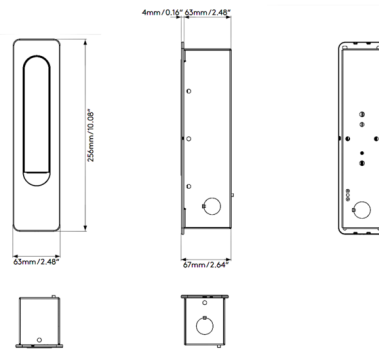

CLICK TO VIEW PRODUCT

Notes: