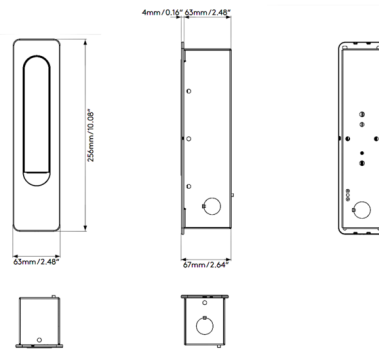

Description

With the contemporary appearance and adjustable LED head, Keta is the perfect reading light for bedside walls. Tilt adjustable angle 84 degrees. Rotation adjustable angle 170 degrees. Keta can be installed either horizontally or vertically and has an automatic on-off switch with docking motion. Note: Fixture will not cover a standard 4 inch junction box and includes its own junction box for mounting. A 120-277V driver is included.

Specifications

| | |
|-----------------------|---------------------------|
| COLOR | N/A |
| BODY FINISH | Bronze |
| WATTAGE | 3.3W |
| DIMMER | Not Dimmable |
| DIMENSIONS | 2.48"W x 10.08"H x 2.64"D |
| INTEGRATED LED MODULE | 1 x LED/3.3W/120-277V LED |
| COUNTRY OF ORIGIN | China |

Technical Information

| | |
|-----------------|------------|
| BEAM ANGLE | 30° |
| COLOR RENDERING | 90 CRI |
| LAMP COLOR | 2700K |
| LUMENS/WATT | 46.36 |
| LUMINOUS FLUX | 153 lumens |

Shown in bronze