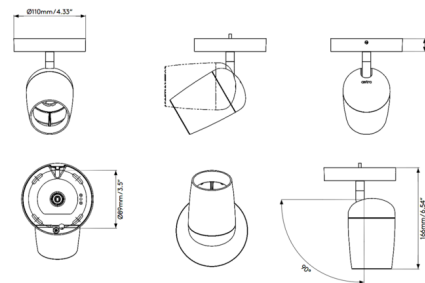

### Description

With its round base and gently curved spotlight head shape, Koto is the perfect choice for adding functional spotlighting to any contemporary space. Tilt adjustable angle 90 degrees. Rotation adjustable angle 330 degree. Koto can be installed on the ceiling or wall and has a spotlight head that is fully adjustable, so you can focus the light precisely to meet your needs.

### Specifications

COLOR	N/A
BODY FINISH	Matte Black
WATTAGE	6W
DIMMER	Standard 120V
DIMENSIONS	4.33"W x 6.54"H
BULB NOT INCLUDED	1 x MR16/GU10/6W/120V LED
COUNTRY OF ORIGIN	China

CLICK TO VIEW PRODUCT

Notes: