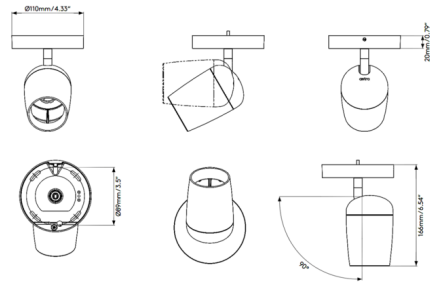

By Astro Lighting

Description

With its round base and gently curved spotlight head shape, Koto is the perfect choice for adding functional spotlighting to any contemporary space. Tilt adjustable angle 90 degrees. Rotation adjustable angle 330 degree. Koto can be installed on the ceiling or wall and has a spotlight head that is fully adjustable, so you can focus the light precisely to meet your needs.

Shown in matte black

Specifications

COLOR	N/A
BODY FINISH	Matte Black
WATTAGE	6W
DIMMER	Standard 120V
DIMENSIONS	4.33"W x 6.54"H
BULB NOT INCLUDED	1 x MR16/GU10/6W/120V LED
COUNTRY OF ORIGIN	China

CLICK TO VIEW PRODUCT