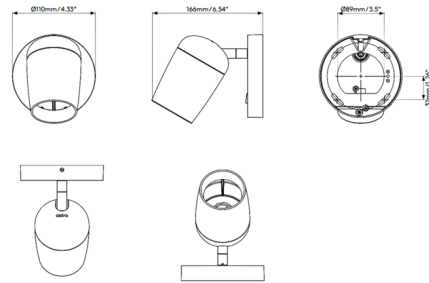

Specifications

COLOR	N/A
BODY FINISH	Matte White
WATTAGE	6W
DIMMER	N/A
DIMENSIONS	4.33"W x 4.33"H x 6.54"D
BULB NOT INCLUDED	1 x MR16/GU10/6W/120V LED
COUNTRY OF ORIGIN	China

CLICK TO VIEW PRODUCT

Notes: