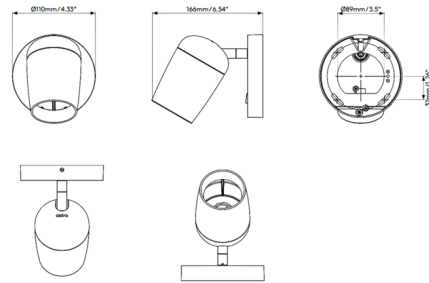

### Description

With its modern design and gently curved shape, Koto is the perfect choice for adding bold, comfortable lighting to bedside walls and workspaces. Tilt adjustable angle 90 degrees. Rotation adjustable angle 330 degrees. On/off switch on canopy.

### Specifications

COLOR	N/A
BODY FINISH	Matte White
WATTAGE	6W
DIMMER	N/A
DIMENSIONS	4.33"W x 4.33"H x 6.54"D
BULB NOT INCLUDED	1 x MR16/GU10/6W/120V LED
COUNTRY OF ORIGIN	China

CLICK TO VIEW PRODUCT

Notes: