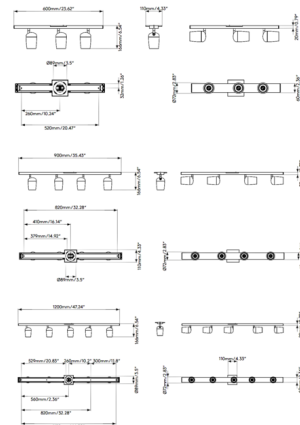

Description

With curved spotlight heads arranged along a straight bar, Koto is the perfect choice for adding functional, multidirectional spotlighting to any contemporary space. Tilt adjustable angle 90 degrees. Rotation adjustable angle 330 degrees. Koto's spotlights can be adjusted individually to focus the light output as desired.

Shown in matte white

Specifications

COLOR	N/A
BODY FINISH	Matte White
WATTAGE	18W
DIMMER	Standard 120V
DIMENSIONS	23.62"W x 6.54"H x 4.33"D
BULB NOT INCLUDED	3 x MR16/GU10/6W/120V LED
COUNTRY OF ORIGIN	China