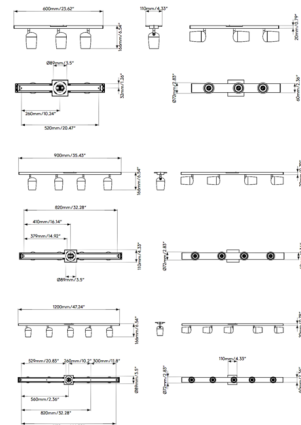

### Description

With curved spotlight heads arranged along a straight bar, Koto is the perfect choice for adding functional, multidirectional spotlighting to any contemporary space. Tilt adjustable angle 90 degrees. Rotation adjustable angle 330 degrees. Koto's spotlights can be adjusted individually to focus the light output as desired.

### Specifications

COLOR . . . . .	N/A
BODY FINISH . . . . .	Matte White
WATTAGE . . . . .	18W
DIMMER . . . . .	Standard 120V
DIMENSIONS . . . . .	23.62"W x 6.54"H x 4.33"D
BULB NOT INCLUDED . . . . .	3 x MR16/GU10/6W/120V LED
COUNTRY OF ORIGIN . . . . .	China