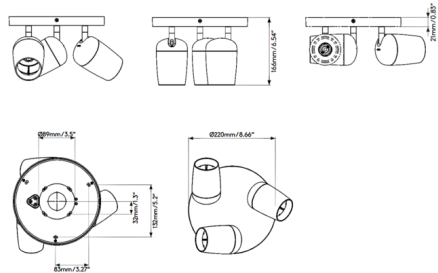

By Astro Lighting

Description

Featuring a round base and three spotlight heads, Koto is the perfect choice for adding functional, multidirectional spotlighting to any contemporary space. Tilt adjustable angle 90 degrees. Rotation adjustable angle 330 degrees. Koto's three spotlights can be adjusted individually to focus the light output as desired.

Shown in matte black

Specifications

COLOR	N/A
BODY FINISH	Matte Black
WATTAGE	18W
DIMMER	Standard 120V
DIMENSIONS	8.66"W x 6.54"H
BULB NOT INCLUDED	3 x MR16/GU10/6W/120V LED
COUNTRY OF ORIGIN	China

CLICK TO VIEW PRODUCT