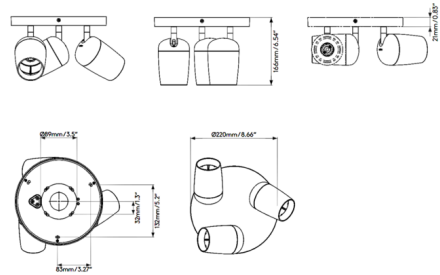

### Description

Featuring a round base and three spotlight heads, Koto is the perfect choice for adding functional, multidirectional spotlighting to any contemporary space. Tilt adjustable angle 90 degrees. Rotation adjustable angle 330 degrees. Koto's three spotlights can be adjusted individually to focus the light output as desired.

### Specifications

COLOR	N/A
BODY FINISH	Matte Black
WATTAGE	18W
DIMMER	Standard 120V
DIMENSIONS	8.66\"W x 6.54\"H
BULB NOT INCLUDED	3 x MR16/GU10/6W/120V LED
COUNTRY OF ORIGIN	China

CLICK TO VIEW PRODUCT