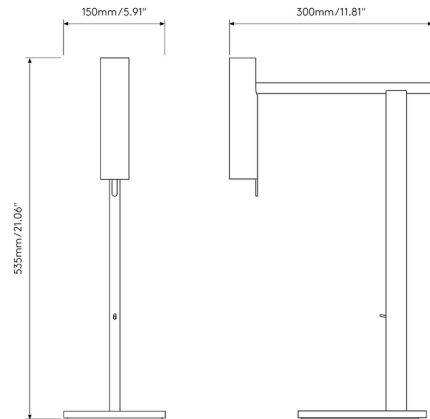

### Description

With its minimalist design, Leda is the ideal desk light choice for adding warm, functional task lighting in hospitality, office and residential settings. Tilt adjustable angle 60 degrees. Rotation adjustable angle 330 degrees. Designed with accessibility and comfort in mind, Leda is ADA-compliant for use in hospitality guest rooms and features an easily accessible on/off switch on the front of the lamp stem.

### Specifications

COLOR	N/A
BODY FINISH	Matte Black
WATTAGE	4W
DIMMER	N/A
DIMENSIONS	5.91"W x 21.06"H x 11.81"D
BULB NOT INCLUDED	1 x MR11/GU10/4W/120V LED
COUNTRY OF ORIGIN	China

CLICK TO VIEW PRODUCT