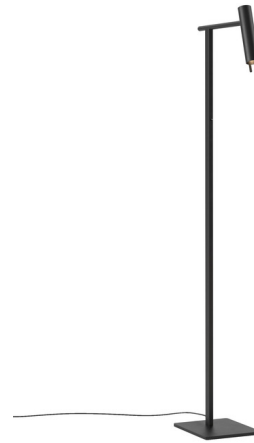

Lightology

lightology.com
866-954-4489
04-24-26

Project: _____

Company: _____

Location: _____ Fixture Type: _____

SPEC #: **AST1260754**

Approved On: _____ Approved By: _____

Leda Task Floor Lamp By Astro Lighting

Description

With its minimalist design, Leda is the ideal floor light choice for adding warm, functional task lighting in hospitality, office and residential settings. Tilt adjustable angle 60 degrees. Rotation adjustable angle 330 degrees. On/off switch on front of the lamp stem.

Shown in matte black

Specifications

COLOR	N/A
BODY FINISH	Matte Black
WATTAGE	4W
DIMMER	N/A
DIMENSIONS	7.87"W x 53.39"H x 13.98"D
BULB NOT INCLUDED	1 x MR11/GU10/4W/120V LED
COUNTRY OF ORIGIN	China

CLICK TO VIEW PRODUCT