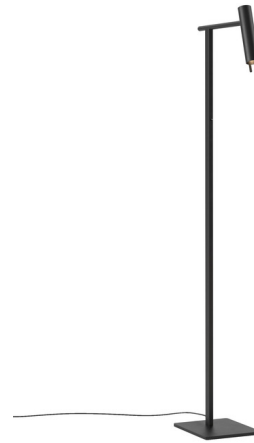

Lightology

lightology.com
866-954-4489
06-29-26

Project: _____

Company: _____

Location: _____ Fixture Type: _____

SPEC #: **AST1260754**

Approved On: _____ Approved By: _____

Leda Task Floor Lamp By Astro Lighting

Description

With its minimalist design, Leda is the ideal floor light choice for adding warm, functional task lighting in hospitality, office and residential settings. Tilt adjustable angle 60 degrees. Rotation adjustable angle 330 degrees. On/off switch on front of the lamp stem.

Shown in matte black

Specifications

COLOR	N/A
BODY FINISH	Matte Black
WATTAGE	4W
DIMMER	N/A
DIMENSIONS	7.87"W x 53.39"H x 13.98"D
BULB NOT INCLUDED	1 x MR11/GU10/4W/120V LED
COUNTRY OF ORIGIN	China

CLICK TO VIEW PRODUCT