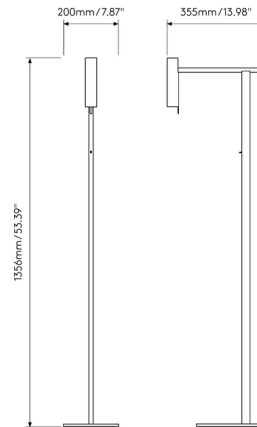

Description

With its minimalist design, Leda is the ideal floor light choice for adding warm, functional task lighting in hospitality, office and residential settings. Tilt adjustable angle 60 degrees. Rotation adjustable angle 330 degrees. On/off switch on front of the lamp stem.

Shown in matte black

Specifications

COLOR	N/A
BODY FINISH	Matte Black
WATTAGE	4W
DIMMER	N/A
DIMENSIONS	7.87"W x 53.39"H x 13.98"D
BULB NOT INCLUDED	1 x MR11/GU10/4W/120V LED
COUNTRY OF ORIGIN	China

CLICK TO VIEW PRODUCT