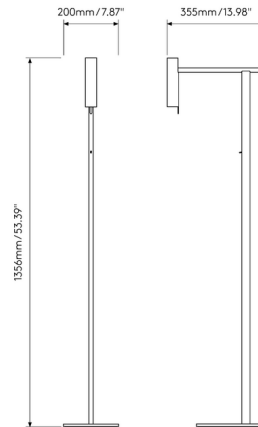

Description

With its minimalist design, Leda is the ideal floor light choice for adding warm, functional task lighting in hospitality, office and residential settings. Tilt adjustable angle 60 degrees. Rotation adjustable angle 330 degrees. On/off switch on front of the lamp stem.

Shown in matte black

Specifications

COLOR	N/A
BODY FINISH	Matte Black
WATTAGE	4W
DIMMER	N/A
DIMENSIONS	7.87"W x 53.39"H x 13.98"D
BULB NOT INCLUDED	1 x MR11/GU10/4W/120V LED
COUNTRY OF ORIGIN	China

CLICK TO VIEW PRODUCT