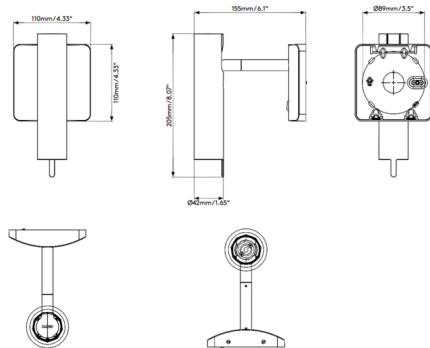

### Description

With its minimalist design, Leda is the ideal wall light choice for adding warm, functional task lighting in modern guest rooms, work areas, and bedside walls. Tilt adjustable angle 60 degrees. Rotation adjustable angle 330 degrees. On/off switch on front of canopy.

### Specifications

COLOR	N/A
BODY FINISH	Matte Black
WATTAGE	4W
DIMMER	N/A
DIMENSIONS	4.33"W x 8.07"H x 6.1"D
BULB NOT INCLUDED	1 x MR11/GU10/4W/120V LED
COUNTRY OF ORIGIN	China

CLICK TO VIEW PRODUCT

Notes: