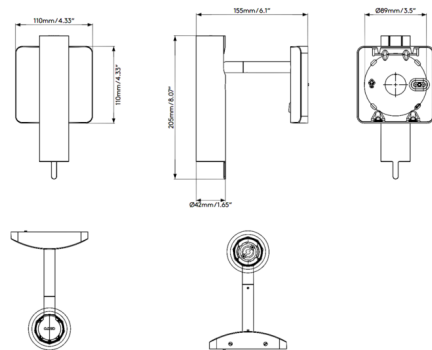

Description

With its minimalist design, Leda is the ideal wall light choice for adding warm, functional task lighting in modern guest rooms, work areas, and bedside walls. Tilt adjustable angle 60 degrees. Rotation adjustable angle 330 degrees. On/off switch on front of canopy.

Shown in matte black

Specifications

COLOR	N/A
BODY FINISH	Matte Black
WATTAGE	4W
DIMMER	N/A
DIMENSIONS	4.33"W x 8.07"H x 6.1"D
BULB NOT INCLUDED	1 x MR11/GU10/4W/120V LED
COUNTRY OF ORIGIN	China

CLICK TO VIEW PRODUCT