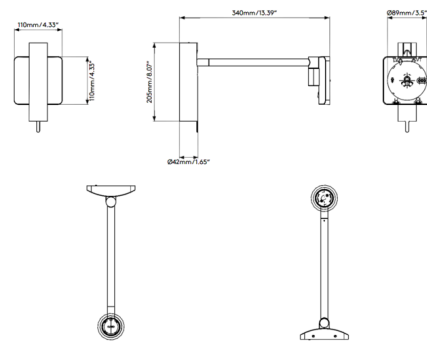

### Description

With its minimalist design and adjustable swing arm, Leda is the ideal wall light choice for adding warm, functional task lighting to bedsides and workspaces. Tilt adjustable angle 60 degrees. Rotation adjustable angle 330 degrees. On/off switch on front of canopy.

### Specifications

COLOR	N/A
BODY FINISH	Matte Black
WATTAGE	4W
DIMMER	N/A
DIMENSIONS	4.33"W x 8.07"H x 13.39"D
BULB NOT INCLUDED	1 x MR11/GU10/4W/120V LED
COUNTRY OF ORIGIN	China

CLICK TO VIEW PRODUCT

Notes: