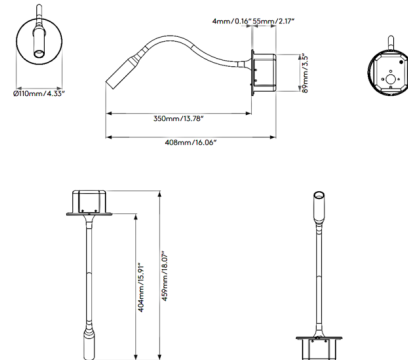

Shown in bronze

CLICK TO VIEW PRODUCT

Notes: