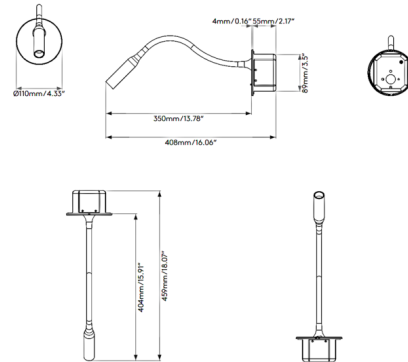

Shown in matte black

CLICK TO VIEW PRODUCT

Notes: