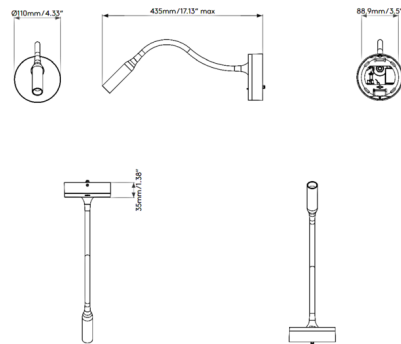

CLICK TO VIEW PRODUCT

Notes: