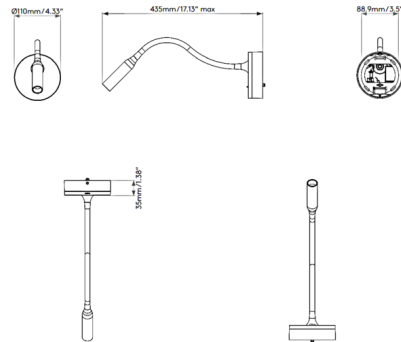

CLICK TO VIEW PRODUCT

Notes: