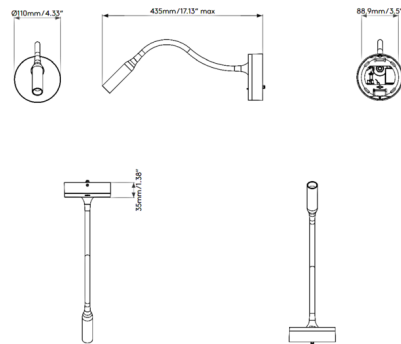

### Specifications

COLOR	N/A
BODY FINISH	Bronze
WATTAGE	3.6W
DIMMER	N/A
DIMENSIONS	4.33"W x 4.33"H x 17.13"D
INTEGRATED LED MODULE	1 x LED/3.6W/120V LED
COUNTRY OF ORIGIN	China

### Technical Information

LAMP LIFE	51000 hours
BEAM ANGLE	32°
COLOR RENDERING	90 CRI
LAMP COLOR	2700K
LUMENS/WATT	34.44
LUMINOUS FLUX	124 lumens

Shown in bronze

CLICK TO VIEW PRODUCT

Notes: