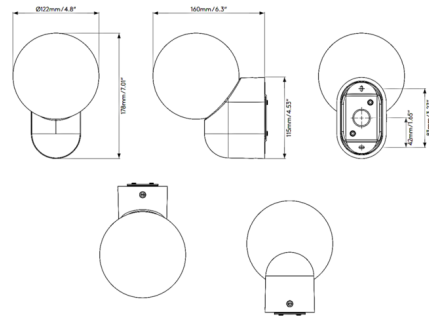

Description

With its durable ceramic base, Lyra is the perfect solution for adding bright, functional task lighting to any modern bathroom wall. Note: Must be installed using a 3x2 junction box - does not mount to standard US junction box.

Shown in gloss white / white

Specifications

COLOR	White
BODY FINISH	Gloss White
WATTAGE	6W
DIMMER	Standard 120V
DIMENSIONS	4.8"W x 7.01"H x 6.3"D
BULB NOT INCLUDED	1 x JCD/G9/6W/120V LED
COUNTRY OF ORIGIN	China