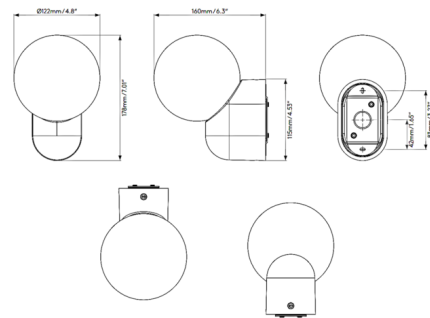

Description

With its durable ceramic base, Lyra is the perfect solution for adding bright, functional task lighting to any modern bathroom wall. Note: Must be installed using a 3x2 junction box - does not mount to standard US junction box.

Shown in gloss white / white

Specifications

COLOR	White
BODY FINISH	Gloss White
WATTAGE	6W
DIMMER	Standard 120V
DIMENSIONS	4.8"W x 7.01"H x 6.3"D
BULB NOT INCLUDED	1 x JCD/G9/6W/120V LED
COUNTRY OF ORIGIN	China