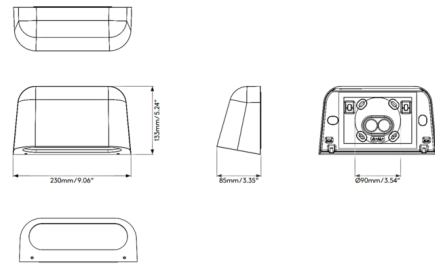

Description

With its durable, minimalist design and dual LED light source, the Mast Twin Outdoor Wall Sconce is the ideal choice for bringing warm illumination to exterior walls. Mast's light output is cast downward only to gently illuminate the wall without glare. Mounts to standard US junction box.

Shown in antique brass

Specifications

COLOR	N/A
BODY FINISH	Antique Brass
WATTAGE	12W
DIMMER	Standard 120V
DIMENSIONS	9.06"W x 5.24"H x 3.35"D
BULB NOT INCLUDED	2 x MR16/GU10/6W/120V LED
COUNTRY OF ORIGIN	China