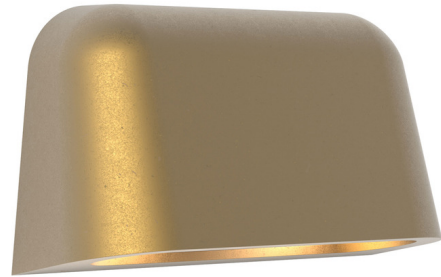

Lightology

lightology.com
866-954-4489
10-10-25

Project: _____

Company: _____

Location: _____ Fixture Type: _____

SPEC #: **AST1260763**

Approved On: _____ Approved By: _____

Mast Twin Outdoor Wall Sconce By Astro Lighting

Description

With its durable, minimalist design and dual LED light source, the Mast Twin Outdoor Wall Sconce is the ideal choice for bringing warm illumination to exterior walls. Mast's light output is cast downward only to gently illuminate the wall without glare. Mounts to standard US junction box.

Shown in antique brass

Specifications

COLOR	N/A
BODY FINISH	Antique Brass
WATTAGE	12W
DIMMER	Standard 120V
DIMENSIONS	9.06"W x 5.24"H x 3.35"D
BULB NOT INCLUDED	2 x MR16/GU10/6W/120V LED
COUNTRY OF ORIGIN	China