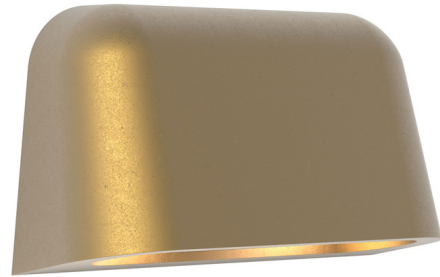

Lightology

lightology.com
866-954-4489
06-08-26

Project: _____

Company: _____

Location: _____ Fixture Type: _____

SPEC #: **AST1260763**

Approved On: _____ Approved By: _____

Mast Twin Outdoor Wall Sconce By Astro Lighting

Description

With its durable, minimalist design and dual LED light source, the Mast Twin Outdoor Wall Sconce is the ideal choice for bringing warm illumination to exterior walls. Mast's light output is cast downward only to gently illuminate the wall without glare. Mounts to standard US junction box.

Shown in antique brass

Specifications

COLOR	N/A
BODY FINISH	Antique Brass
WATTAGE	12W
DIMMER	Standard 120V
DIMENSIONS	9.06"W x 5.24"H x 3.35"D
BULB NOT INCLUDED	2 x MR16/GU10/6W/120V LED
COUNTRY OF ORIGIN	China