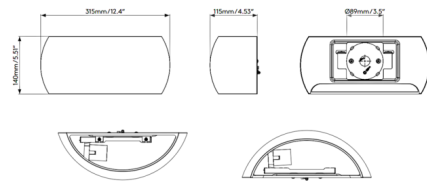

Shown in white

Specifications

COLOR	N/A
BODY FINISH	White
WATTAGE	12W
DIMMER	Standard 120V
DIMENSIONS	12.4"W x 5.51"H x 4.53"D
BULB NOT INCLUDED	1 x A19/Medium (E26)/12W/120V LED
COUNTRY OF ORIGIN	China