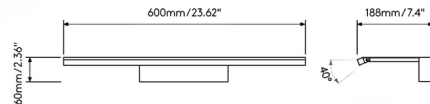

CLICK TO VIEW PRODUCT

Notes: