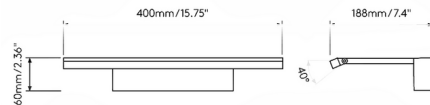

CLICK TO VIEW PRODUCT

Notes: