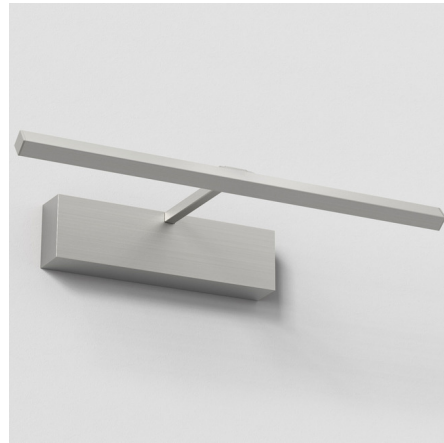

Lightology

lightology.com
866-954-4489
04-21-26

Project: _____

Company: _____

Location: _____ Fixture Type: _____

SPEC #: **AST1260766**

Approved On: _____ Approved By: _____

Mondrian Picture Light By Astro Lighting

Description

With its sleek, linear design the Mondrian Picture Light is the perfect choice for highlighting artwork in guest rooms and other hospitality or residential spaces. 40 degree tilt adjustable angle. No on/off switch. Note: Does not mount to a standard US junction box - requires a 2 x 4 inch rectangular junction box.

Specifications

COLOR	N/A
BODY FINISH	Matt Nickel
WATTAGE	8W
DIMMER	Not Dimmable
DIMENSIONS	15.75"W x 2.36"H x 7.4"D
INTEGRATED LED MODULE	1 x LED/8W/120V LED
COUNTRY OF ORIGIN	China

Technical Information

LAMP LIFE	53000 hours
COLOR RENDERING	90 CRI
LAMP COLOR	2700K
LUMENS/WATT	17.63
LUMINOUS FLUX	141 lumens

Shown in matt nickel

CLICK TO VIEW PRODUCT

Notes: