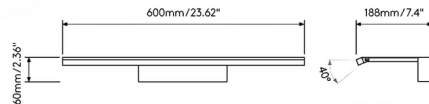

CLICK TO VIEW PRODUCT

Notes: