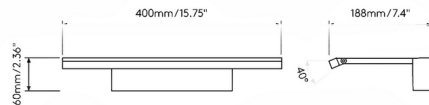

CLICK TO VIEW PRODUCT

Notes: