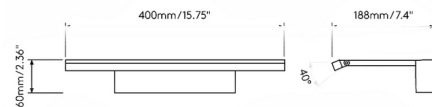

Shown in bronze

Specifications

COLOR	N/A
BODY FINISH	Bronze
WATTAGE	11.8W
DIMMER	Not Dimmable
DIMENSIONS	23.62"W x 2.36"H x 7.4"D
INTEGRATED LED MODULE	1 x LED/11.8W/120V LED
COUNTRY OF ORIGIN	China

Technical Information