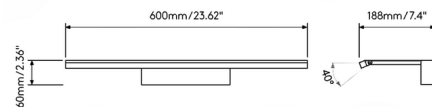

Shown in bronze

Specifications

COLOR	N/A
BODY FINISH	Bronze
WATTAGE	11.8W
DIMMER	Not Dimmable
DIMENSIONS	23.62"W x 2.36"H x 7.4"D
INTEGRATED LED MODULE	1 x LED/11.8W/120V LED
COUNTRY OF ORIGIN	China

Technical Information