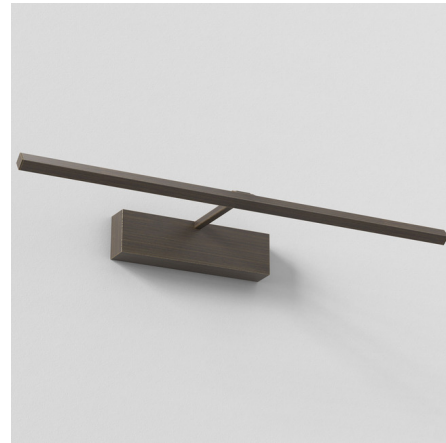

Lightology

lightology.com
866-954-4489
06-04-26

Project: _____

Company: _____

Location: _____ Fixture Type: _____

SPEC #: **AST1260769**

Approved On: _____ Approved By: _____

Mondrian Picture Light

By Astro Lighting

Description

With its sleek, linear design the Mondrian Picture Light is the perfect choice for highlighting artwork in guest rooms and other hospitality or residential spaces. 40 degree tilt adjustable angle. No on/off switch. Note: Does not mount to a standard US junction box - requires a 2 x 4 inch rectangular junction box.

Shown in bronze

Specifications

COLOR	N/A
BODY FINISH	Bronze
WATTAGE	11.8W
DIMMER	Not Dimmable
DIMENSIONS	23.62"W x 2.36"H x 7.4"D
INTEGRATED LED MODULE	1 x LED/11.8W/120V LED
COUNTRY OF ORIGIN	China

Technical Information

LAMP LIFE	53000 hours
COLOR RENDERING	90 CRI
LAMP COLOR	2700K
LUMENS/WATT	32.20
LUMINOUS FLUX	380 lumens

CLICK TO VIEW PRODUCT

Notes: