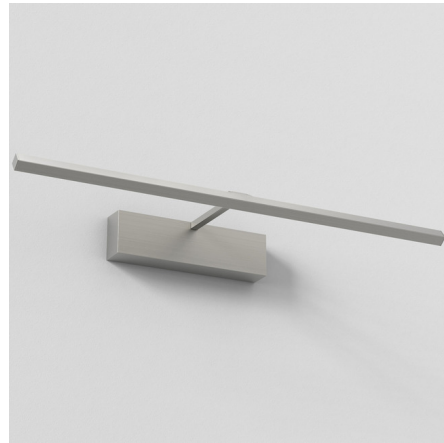

Lightology

lightology.com
866-954-4489
05-24-26

Project: _____

Company: _____

Location: _____ Fixture Type: _____

SPEC #: **AST1260771**

Approved On: _____ Approved By: _____

Mondrian Picture Light By Astro Lighting

Description

With its sleek, linear design the Mondrian Picture Light is the perfect choice for highlighting artwork in guest rooms and other hospitality or residential spaces. 40 degree tilt adjustable angle. No on/off switch. Note: Does not mount to a standard US junction box - requires a 2 x 4 inch rectangular junction box.

Specifications

COLOR	N/A
BODY FINISH	Matt Nickel
WATTAGE	11.8W
DIMMER	Not Dimmable
DIMENSIONS	23.62"W x 2.36"H x 7.4"D
INTEGRATED LED MODULE	1 x LED/11.8W/120V LED
COUNTRY OF ORIGIN	China

Technical Information

LAMP LIFE	53000 hours
COLOR RENDERING	90 CRI
LAMP COLOR	2700K
LUMENS/WATT	32.20
LUMINOUS FLUX	380 lumens

Shown in matt nickel

CLICK TO VIEW PRODUCT

Notes: