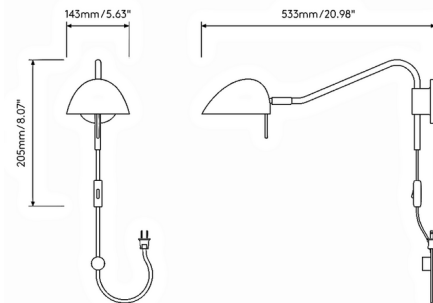

Description

Inspired by the casual elegance of Paris, the Serge Plug-In Reading Light adds timeless sophistication and functional reading light to any workspace or bedside. Crafted from high-quality, pressed aluminum and durable steel it is a versatile task or reading light built for long-lasting performance. Tilt adjustable angle: 90 degrees. Rotation adjustable angle: 180 degrees. Includes 98.4 inch cord with plug. On/off switch on cord. Cable guide accessory sold separately.

Specifications

COLOR	N/A
BODY FINISH	Matte Black
WATTAGE	3.5W
DIMMER	N/A
DIMENSIONS	5.63"W x 8.07"H x 20.98"D
BULB NOT INCLUDED	1 x JCD/G9/3.5W/120V LED
COUNTRY OF ORIGIN	China

Shown in matte black

CLICK TO VIEW PRODUCT