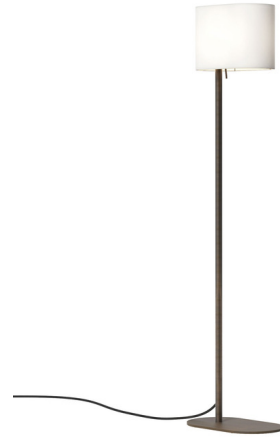

Lightology

lightology.com
866-954-4489
06-29-26

Project: _____

Company: _____

Location: _____ Fixture Type: _____

SPEC #: **AST1260778**

Approved On: _____ Approved By: _____

Venn Floor Lamp

By Astro Lighting

Description

With its sleek modernist design the Venn Floor Lamp provides a warm, ambient glow to seating areas, either in a residential or hospitality setting. Venn is ADA-compliant for use in hospitality guest rooms. On/off switch on lamp stem.

Shown in bronze / white

With Stadium 300 Shade

Specifications

COLOR	White
BODY FINISH	Bronze
WATTAGE	12W
DIMMER	N/A
DIMENSIONS	16.69"W x 61.02"H x 9.21"D
BULB NOT INCLUDED	1 x A19/Medium (E26)/12W/120V LED
COUNTRY OF ORIGIN	China