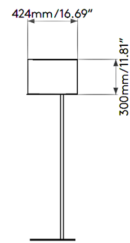

Shown in bronze / white

With Stadium 300 Shade

Specifications

COLOR	White
BODY FINISH	Bronze
WATTAGE	12W
DIMMER	N/A
DIMENSIONS	16.69"W x 61.02"H x 9.21"D
BULB NOT INCLUDED	1 x A19/Medium (E26)/12W/120V LED
COUNTRY OF ORIGIN	China