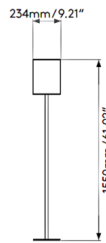

Shown in bronze / white

With Stadium 300 Shade

Specifications

COLOR	White
BODY FINISH	Bronze
WATTAGE	12W
DIMMER	N/A
DIMENSIONS	16.69"W x 61.02"H x 9.21"D
BULB NOT INCLUDED	1 x A19/Medium (E26)/12W/120V LED
COUNTRY OF ORIGIN	China