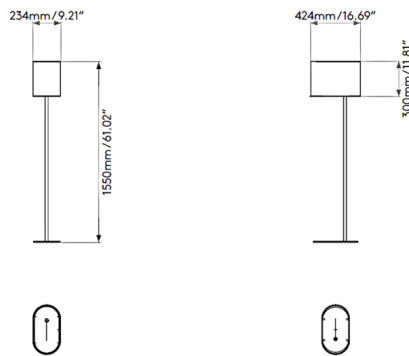

Shown in bronze / white

With Stadium 300 Shade

Specifications

COLOR	White
BODY FINISH	Bronze
WATTAGE	12W
DIMMER	N/A
DIMENSIONS	16.69"W x 61.02"H x 9.21"D
BULB NOT INCLUDED	1 x A19/Medium (E26)/12W/120V LED
COUNTRY OF ORIGIN	China