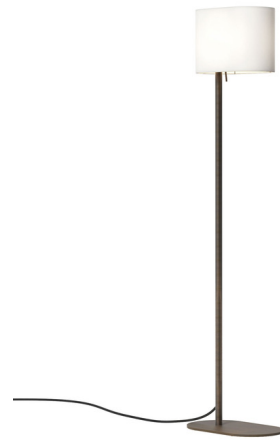

Lightology

lightology.com
866-954-4489
04-22-26

Project: _____
 Company: _____
 Location: _____ Fixture Type: _____
 SPEC #: **AST1260778**
 Approved On: _____ Approved By: _____

Venn Floor Lamp By Astro Lighting

Description

With its sleek modernist design the Venn Floor Lamp provides a warm, ambient glow to seating areas, either in a residential or hospitality setting. Venn is ADA-compliant for use in hospitality guest rooms. On/off switch on lamp stem.

Shown in bronze / white

With Stadium 300 Shade

Specifications

COLOR	White
BODY FINISH	Bronze
WATTAGE	12W
DIMMER	N/A
DIMENSIONS	16.69"W x 61.02"H x 9.21"D
BULB NOT INCLUDED	1 x A19/Medium (E26)/12W/120V LED
COUNTRY OF ORIGIN	China